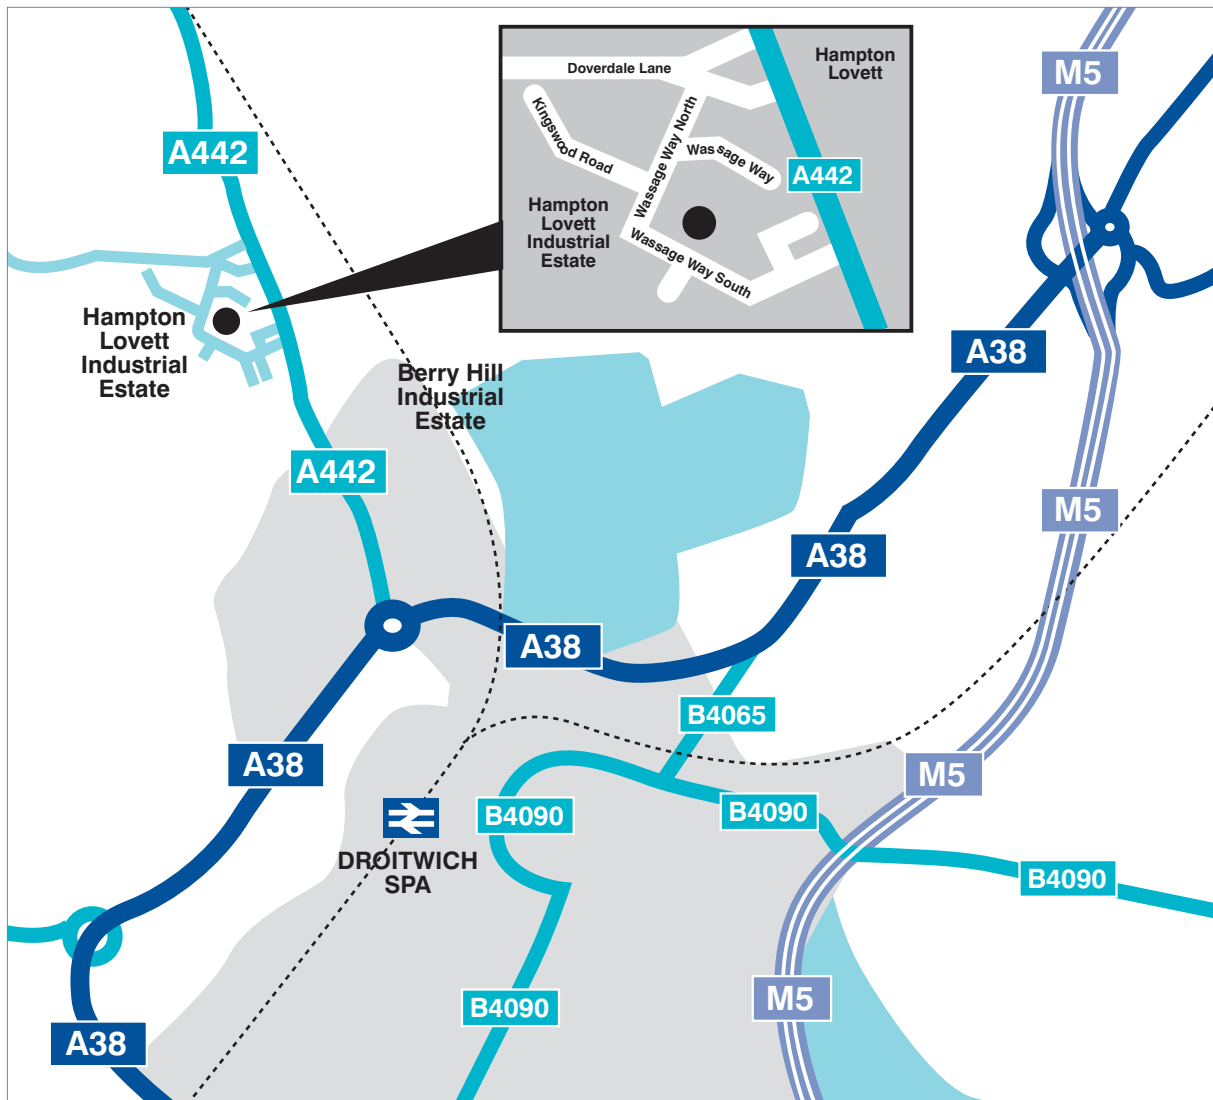

LOCATION MAP

UK Flood Barriers Limited

Unit 1, 9a Wasage Way,
Hampton Lovett Industrial Estate,
Droitwich,
Worcestershire
WR9 0NX

Telephone: **01905 773282**
Facsimile: **01905 775037**
Email: **enquiries@ukfloodbarriers.co.uk**